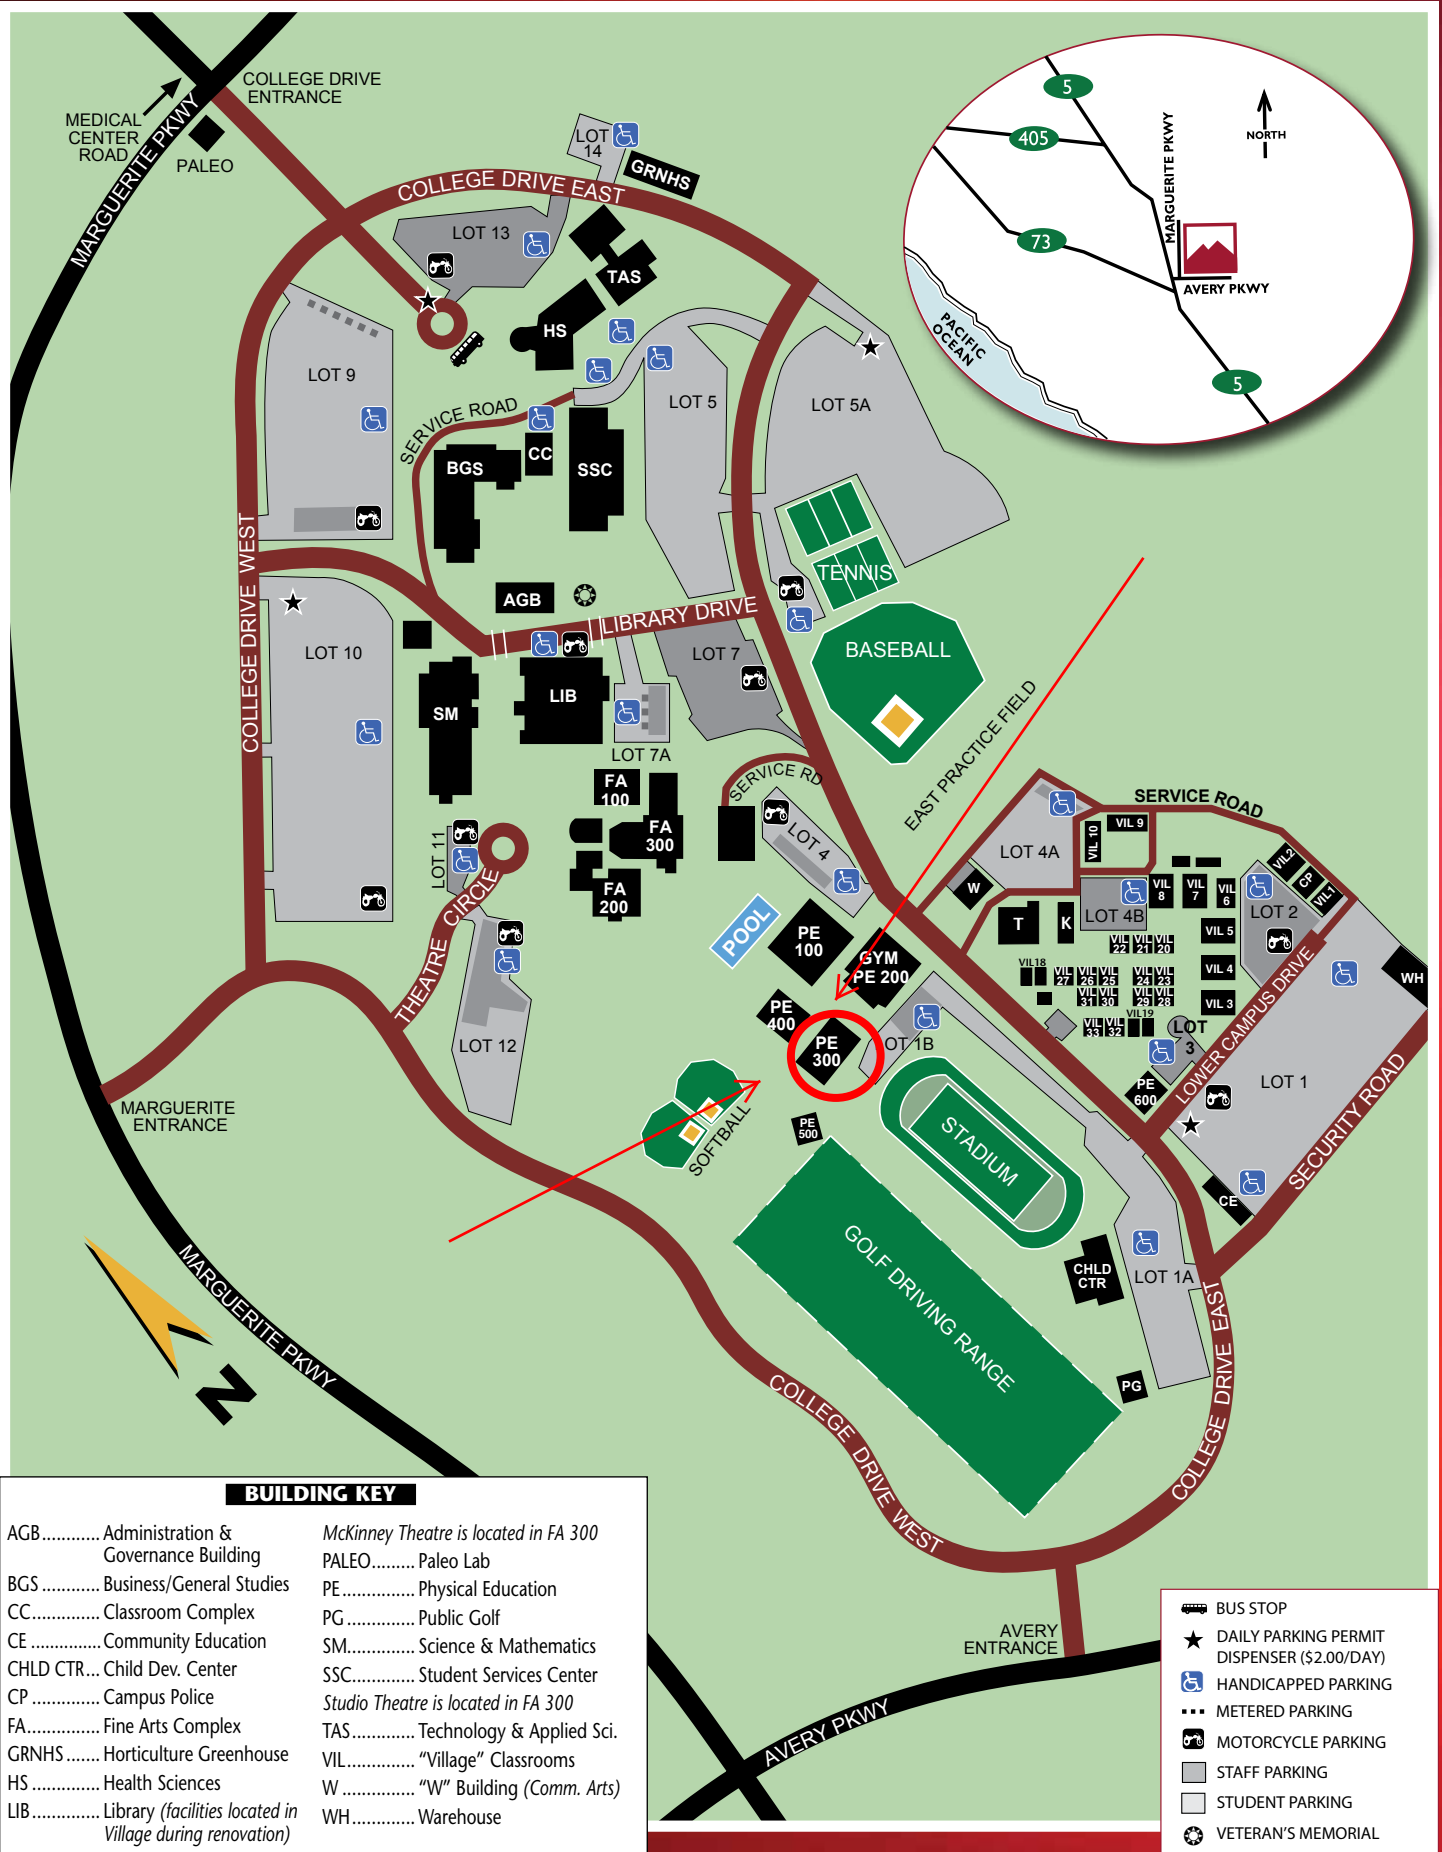

SADDLEBACK COLLEGE CAMPUS MAP

BUILDING KEY

- | | |
|---|---------------------------------------|
| AGB.....Administration & Governance Building | McKinney Theatre is located in FA 300 |
| BGS.....Business/General Studies | PALEO.....Paleo Lab |
| CC.....Classroom Complex | PE.....Physical Education |
| CE.....Community Education | PG.....Public Golf |
| CHLD CTR...Child Dev. Center | SM.....Science & Mathematics |
| CP.....Campus Police | SSC.....Student Services Center |
| FA.....Fine Arts Complex | Studio Theatre is located in FA 300 |
| GRNHNS.....Horticulture Greenhouse | TAS.....Technology & Applied Sci. |
| HS.....Health Sciences | VIL....."Village" Classrooms |
| LIB.....Library (facilities located in Village during renovation) | W....."W" Building (Comm. Arts) |
| | WH.....Warehouse |

- BUS STOP
- DAILY PARKING PERMIT DISPENSER (\$2.00/DAY)
- HANDICAPPED PARKING
- METERED PARKING
- MOTORCYCLE PARKING
- STAFF PARKING
- STUDENT PARKING
- VETERAN'S MEMORIAL